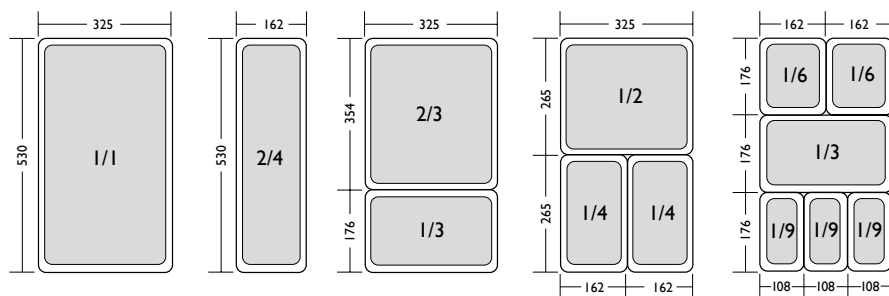

Gastronorm sizing guide:

Food pans available in standard Gastronorm sizes.

CREATIVE TABLE

Creative Table includes an array of products all of which require different care to ensure you keep them at their best. See below for information on how to look after your Creative Table products.