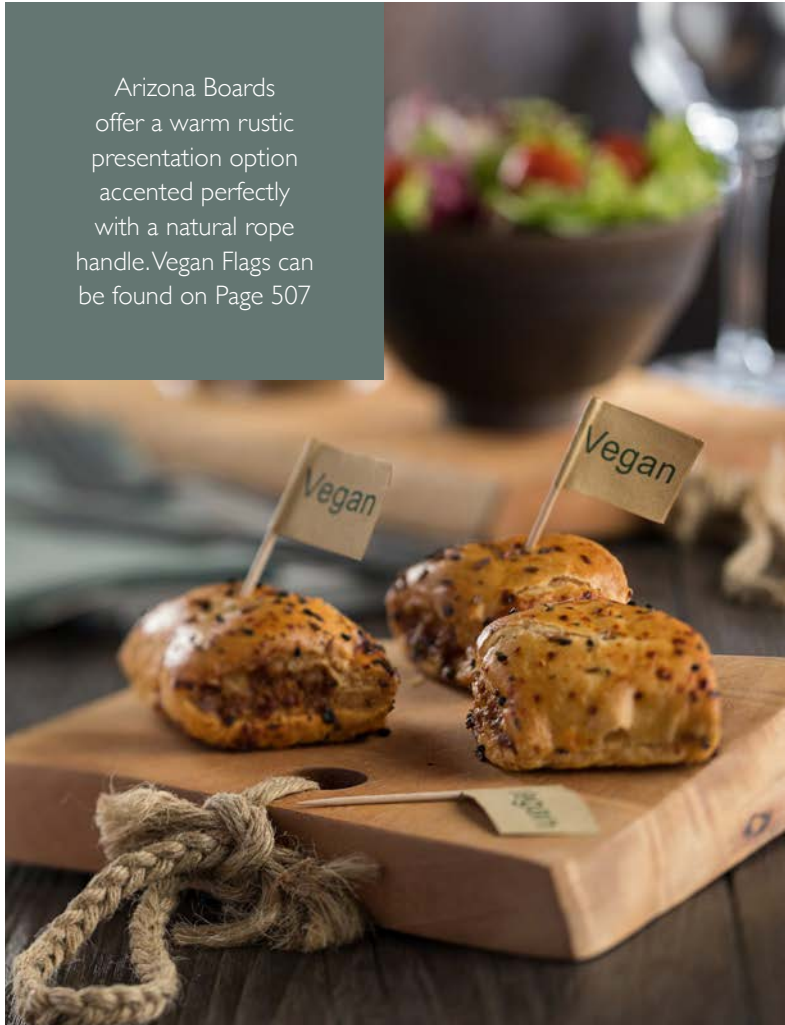

WOOD PRESENTATION

Arizona Boards offer a warm rustic presentation option accented perfectly with a natural rope handle. Vegan Flags can be found on Page 507

Arizona Angled Mango Plank

JMP053 8" (20cm) Box of 6

Our Arizona boards are made from Mango wood and display a lighter finish