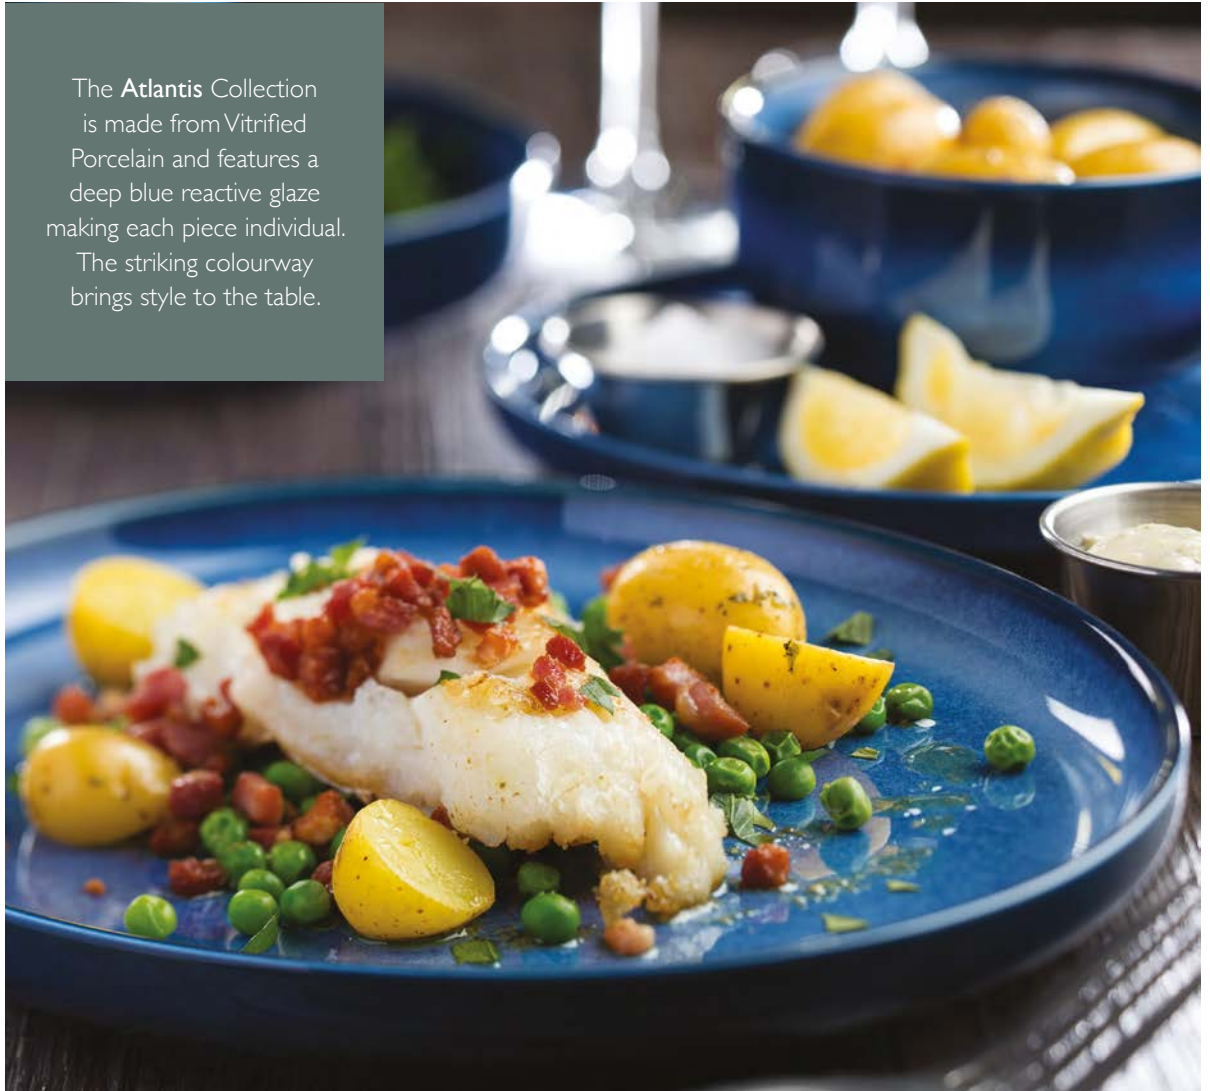

The **Atlantis** Collection is made from Vitrified Porcelain and features a deep blue reactive glaze making each piece individual. The striking colourway brings style to the table.

A variation in pattern and colour intensity is an intrinsic part of this reactive glaze, making each piece beautifully unique.