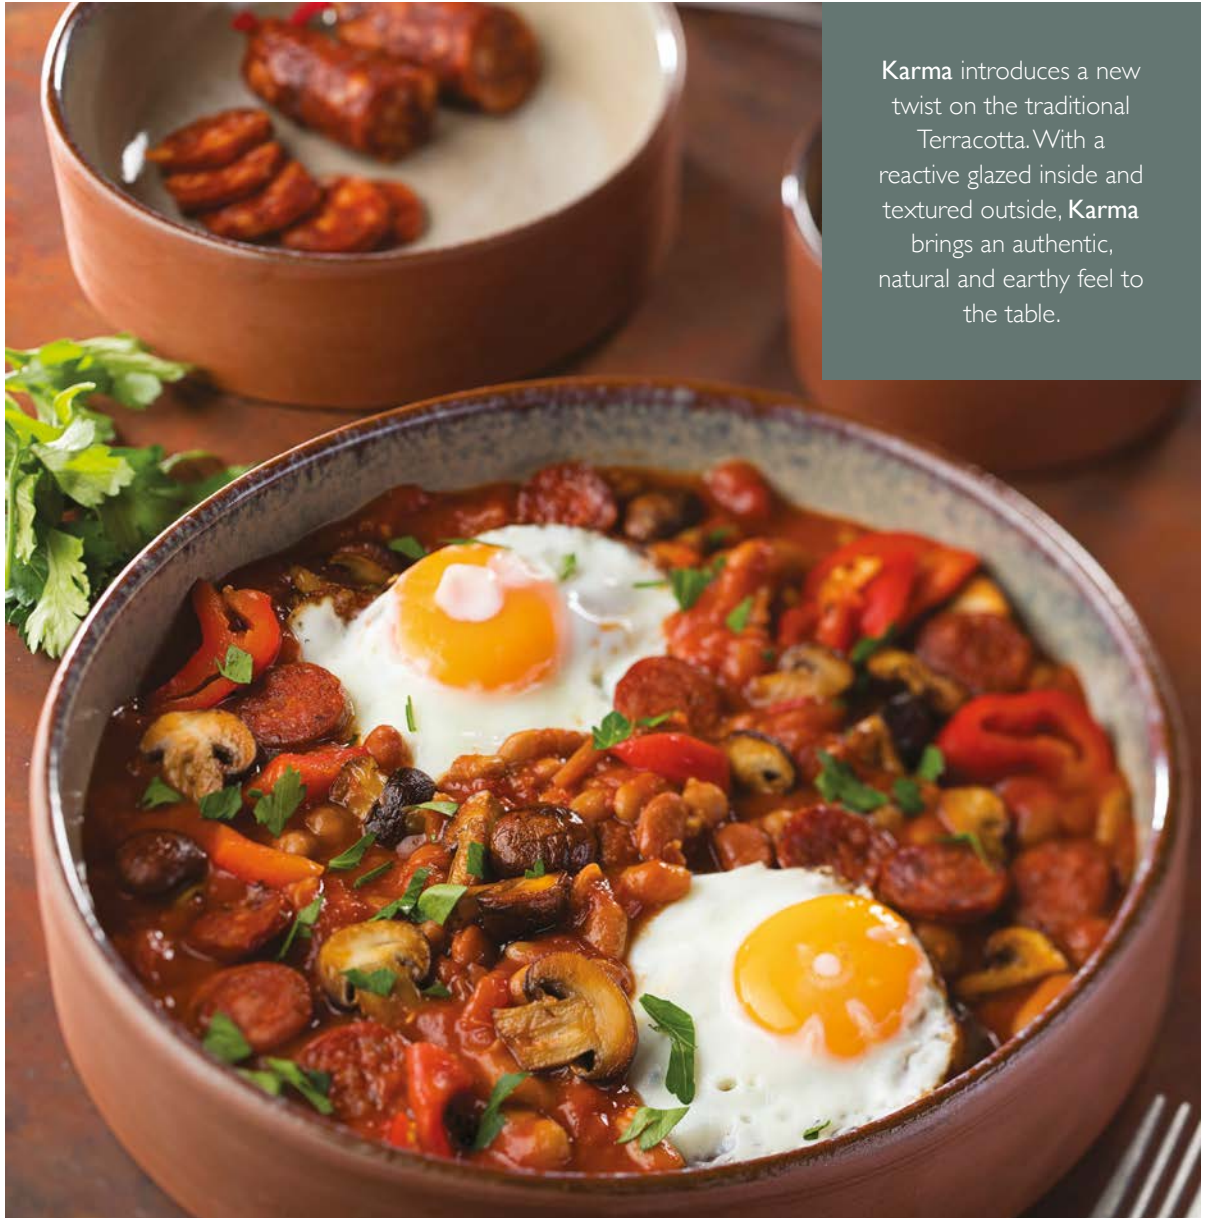

Tribeca Dip Pot
CT0002 Malt 1.25oz (4cl) Box of 6

Tribeca Skillet
CT0007 Malt 5.25" (14cm) Box of 6

Tribeca Small Bowl
CT0005 Malt 2oz (6cl) Box of 6

Karma introduces a new twist on the traditional Terracotta. With a reactive glazed inside and textured outside, Karma brings an authentic, natural and earthy feel to the table.