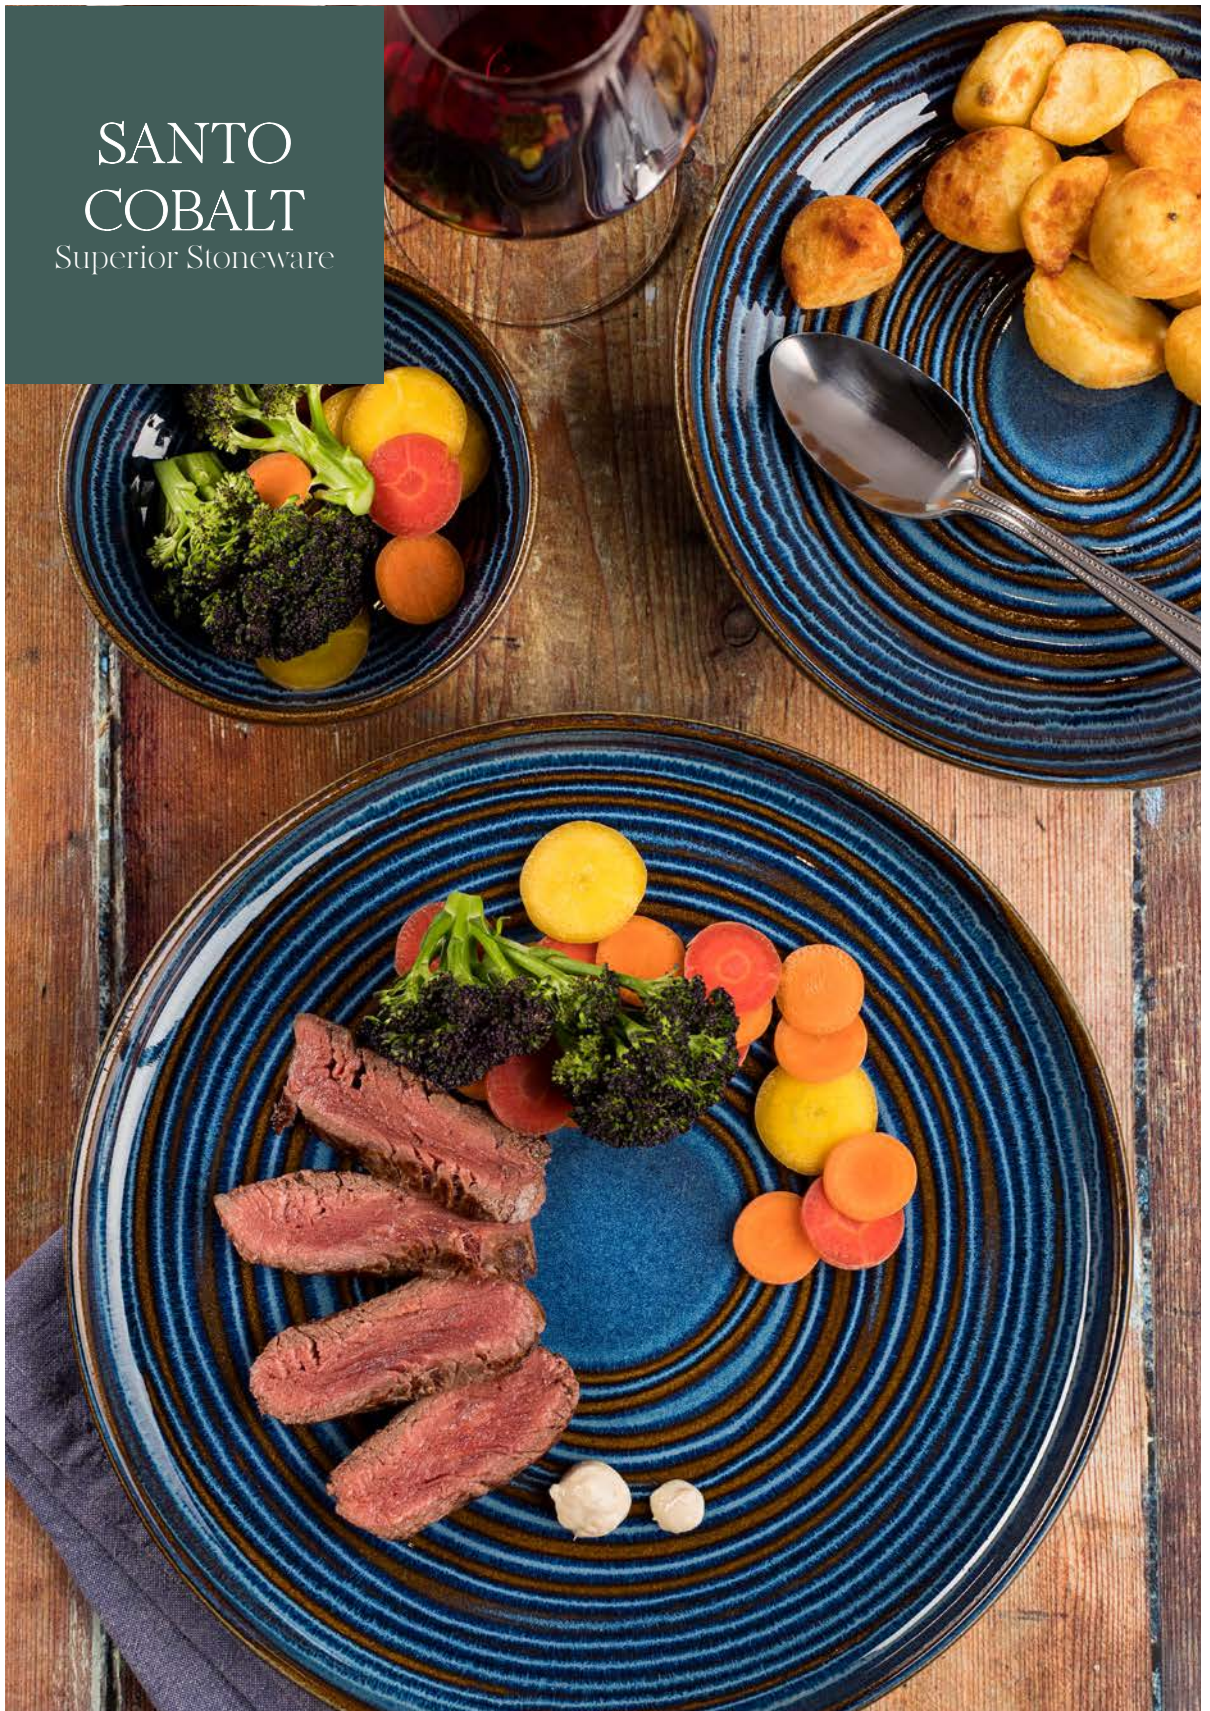

SANTO
COBALT
Superior Stoneware