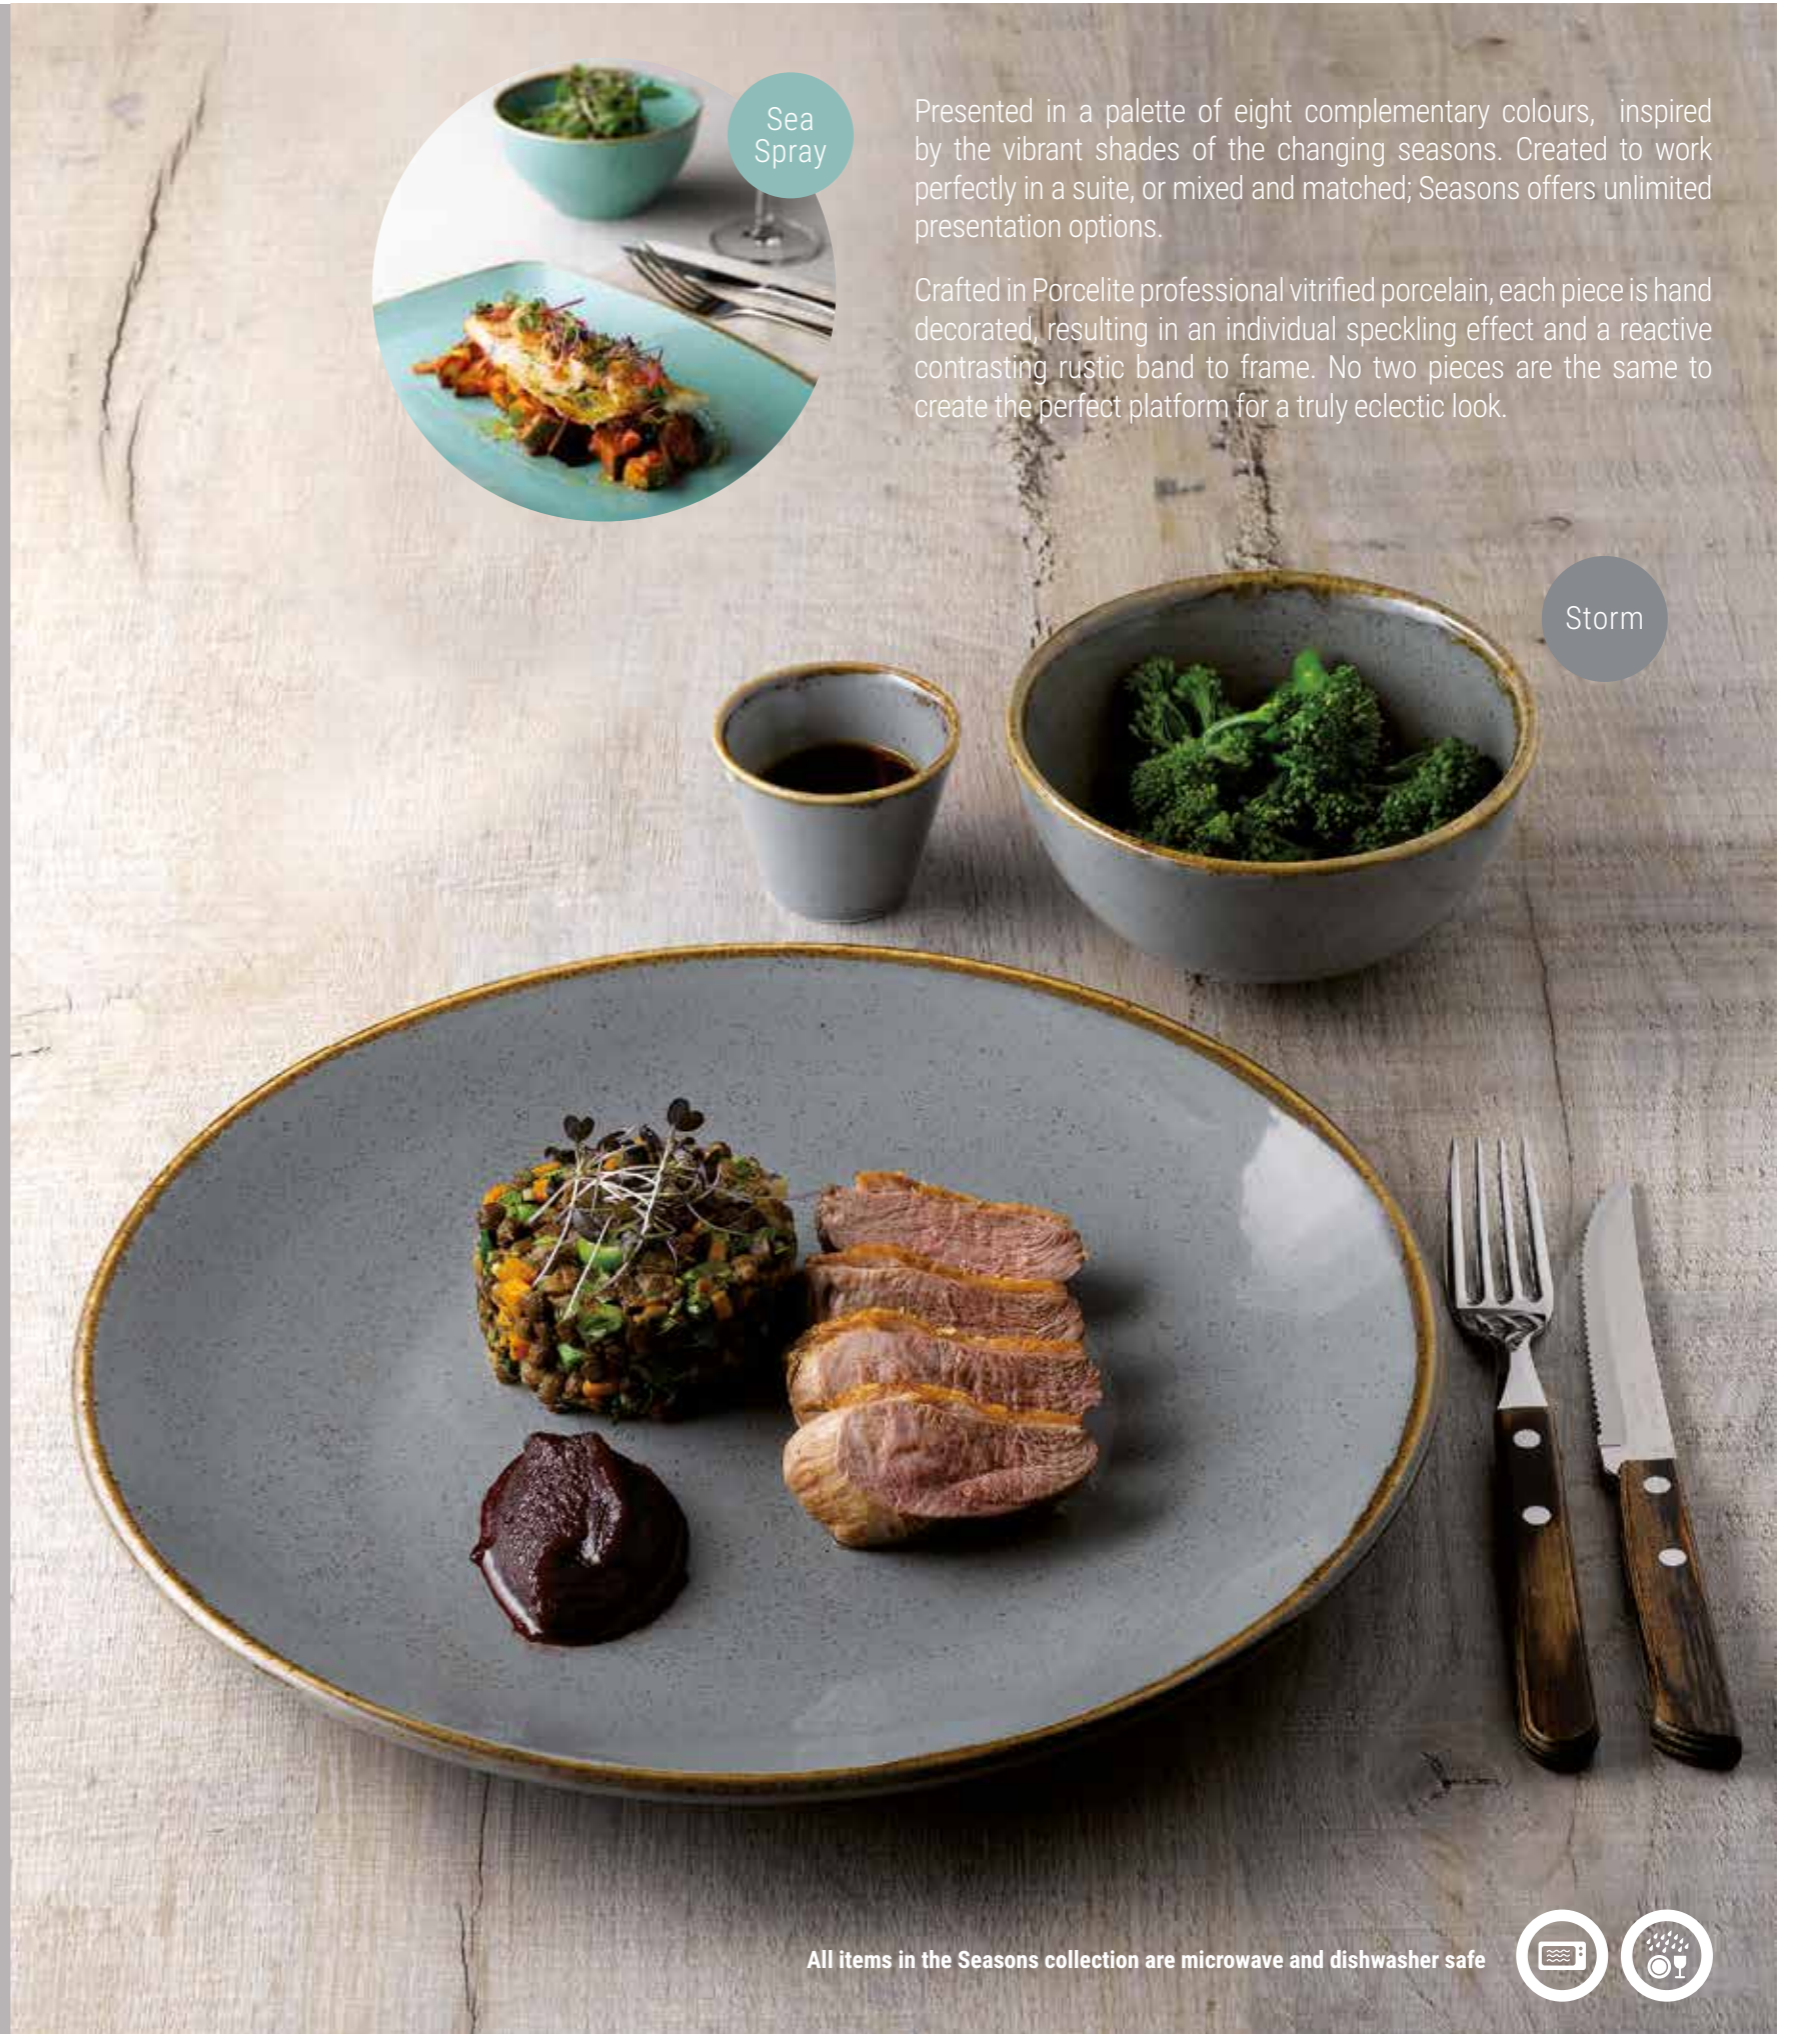

Crafted in Porcelite professional vitrified porcelain, each piece is hand decorated, resulting in an individual speckling effect and a reactive contrasting rustic band to frame. No two pieces are the same to create the perfect platform for a truly eclectic look.