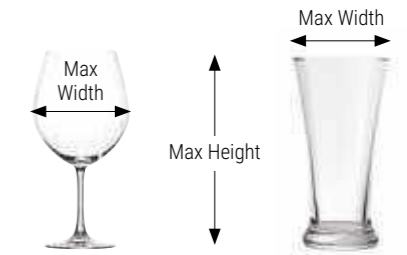

Detergents & High Temperature Resistant

Made of polypropylene highly resistant to detergents and high temperature (up to 199°F/+93°C).

- Smart Racks are easy to handle with 1.3cm overlap area and smooth sides.
- These racks interstack with all racks from major dishrack manufacturers.
- Open inside compartments provide thorough circulation of water and cleaning solutions and promote quick and thorough drying.
- Extremely durable, long-lasting polypropylene built to withstand chemicals and high temperatures up to 93 degrees celsius.
- Closed external walls are designed for optimum cleaning and storage racks keep finger and contaminants out and reduce risk of breakage and injury.
- Easy to carry, easy to grip handles on all four sides as well as smooth overlapping sides and rounded corners reduce the risk of injury.

1

Measure the maximum diameter of the glass (stemware or tumbler) to determine the number of compartments.