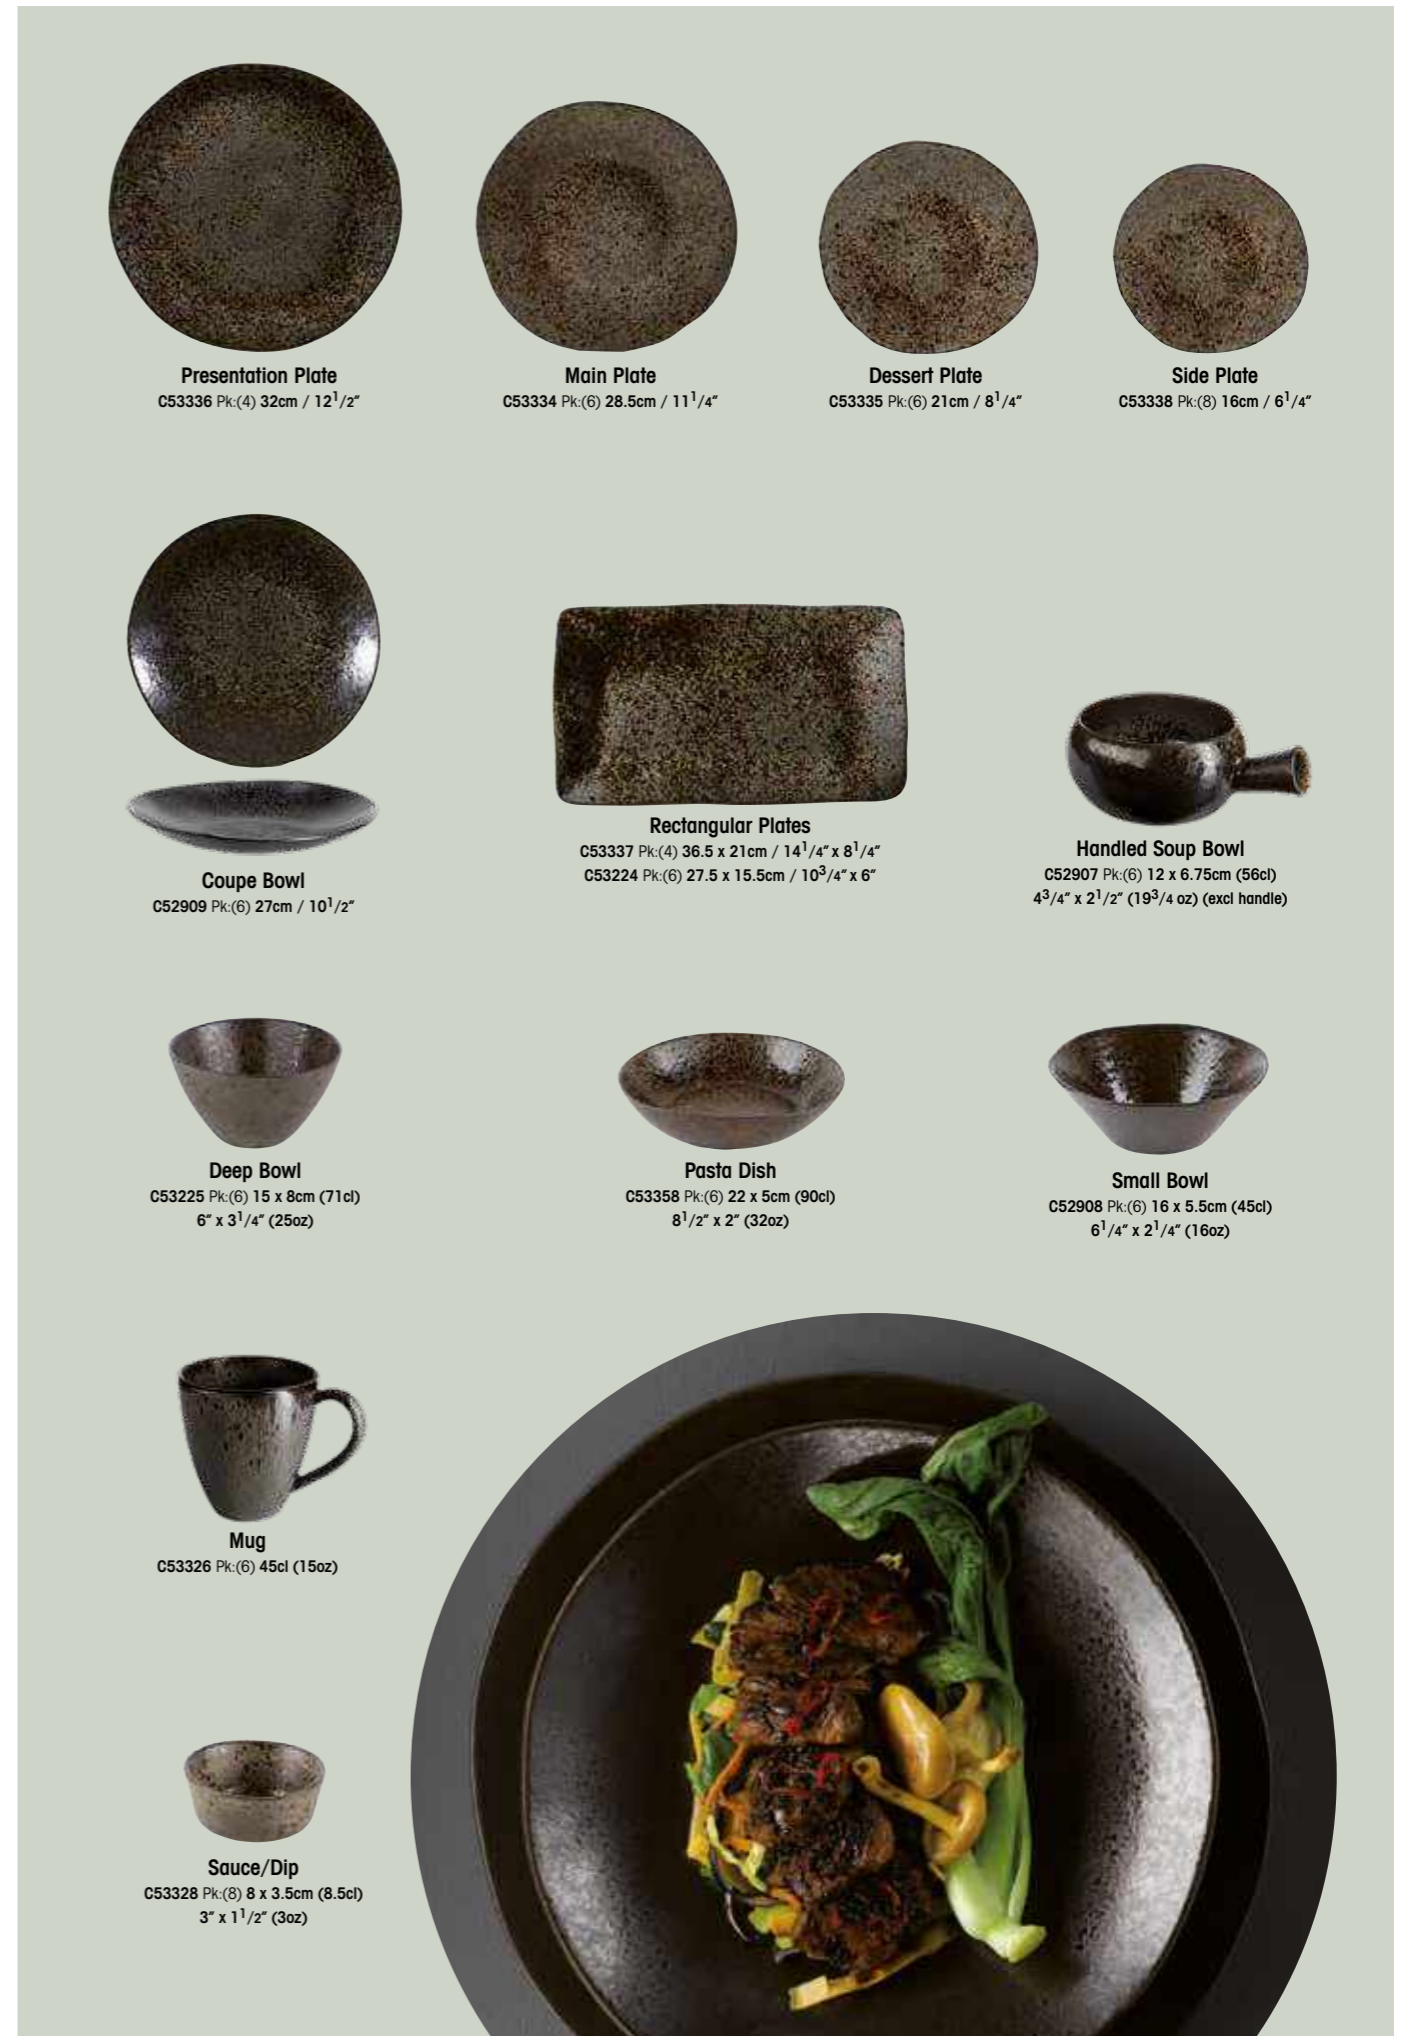

Ironstone

The acclaimed collection, featuring freeform shapes with a dark reactive glaze to create stunning effects.

Presentation Plate
C53336 Pk:(4) 32cm / 12¹/₂"

Main Plate
C53334 Pk:(6) 28.5cm / 11¹/₄"