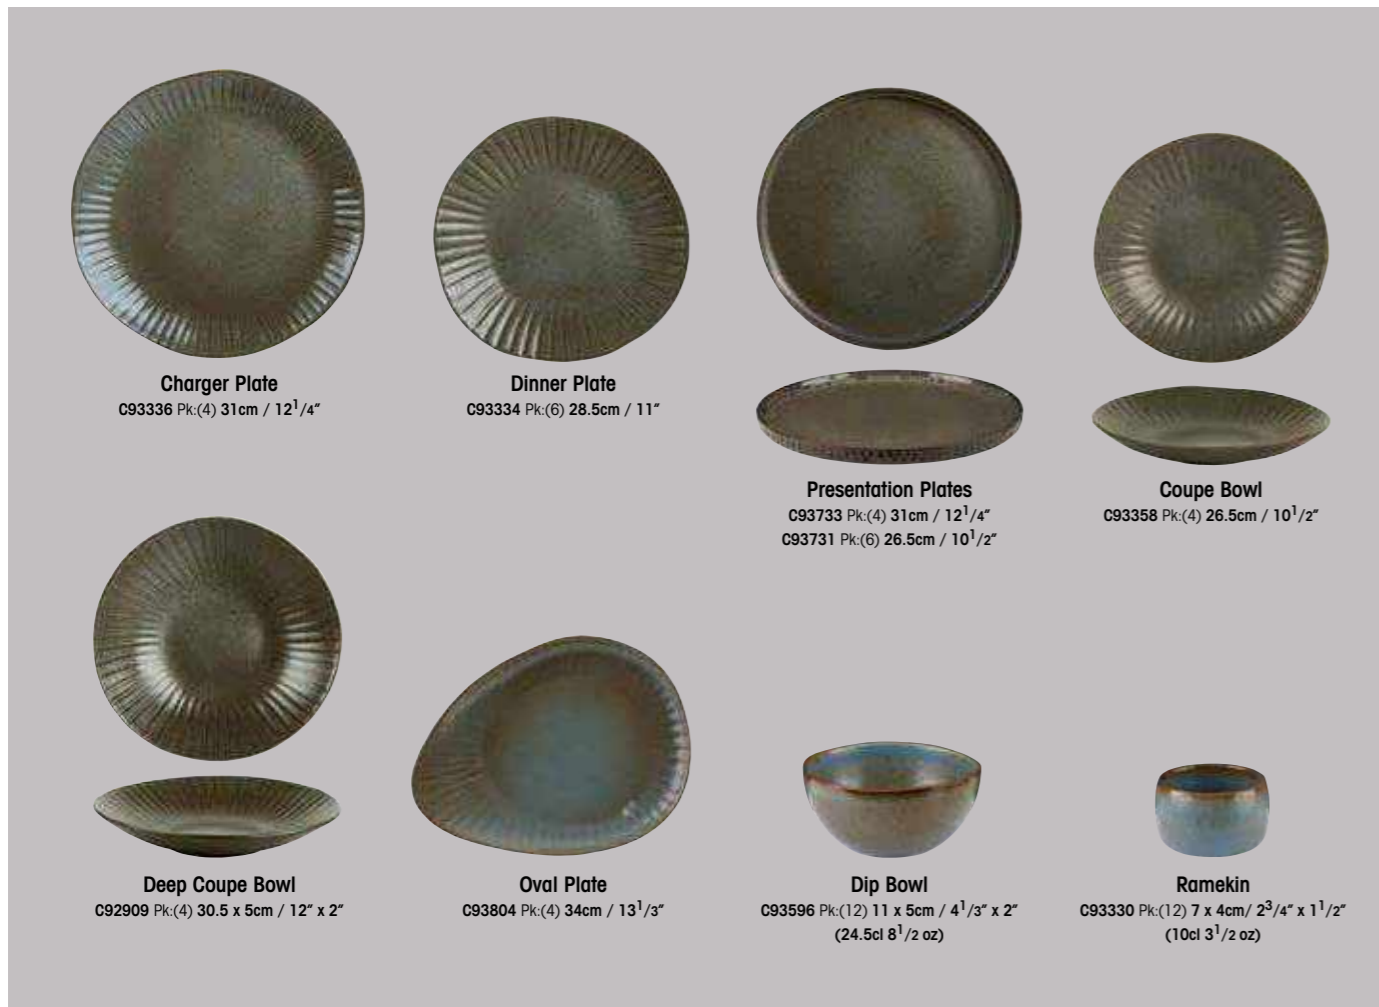

Alluding sophistication and mood; choose Flint to add individuality to casual & fine dining menus.